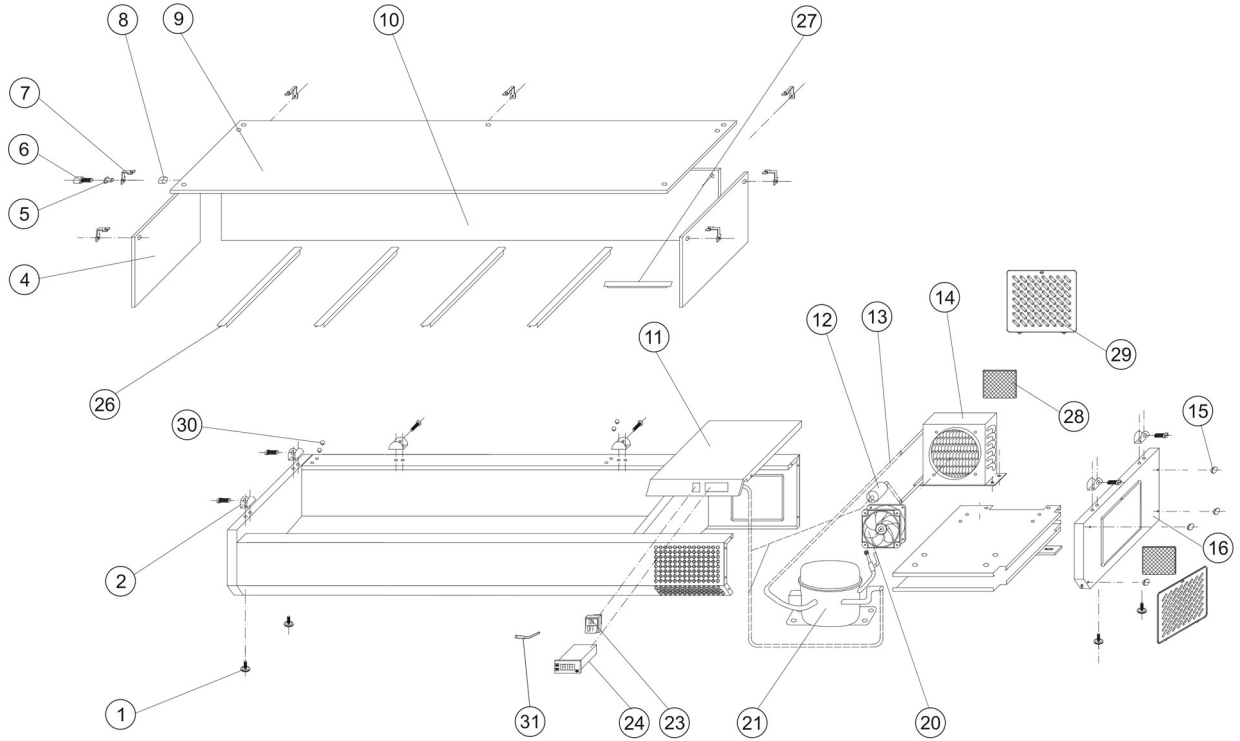

16514 / VK38-120

Position	ItemNo	Description
01	14579	Feet M8
02	10499	Clips Glass Cover
04	10622	Side Glass
05	35045	Bushing
06	35046	Glass Fixed Bolt
07	35047	Glass Linked Clip
08	35048	Glass Clip Fixed Nut
09	35065	Top Glass
10	35066	Front Glass
11	11869	Unit Room Cover For Compressor
12	15722	Filter Drier 20 G
13	13237	Defrost Water Coil
14	14193	Condensor
15	10068	Plastic Cap
16	11322	Unit Side
17	32629	Plug
20	13318	Cond./Evap. Fan Rah1238B
21	11725	Compressor HDL100A R600A
	11726	Compressor HDL140A R600
	11734	Compressor HXD55AA R600A
23	13754	Main Switch
24	14061	Thermostat XR02CX 2 Probes
26	14761	Divider For GN1/3 Pans 326x18 mm
27	14770	Divider For GN1/6 Pans 178x16 mm
28	10020	Filter 182 x 215 mm
29	10017	Dust Filter Cover
30	10039	Cover For Screw
31	13896	Probe NTC Dixell/Carel 10 Kohm

2023-01-16

16514 / VK38-120

VK38-nnn