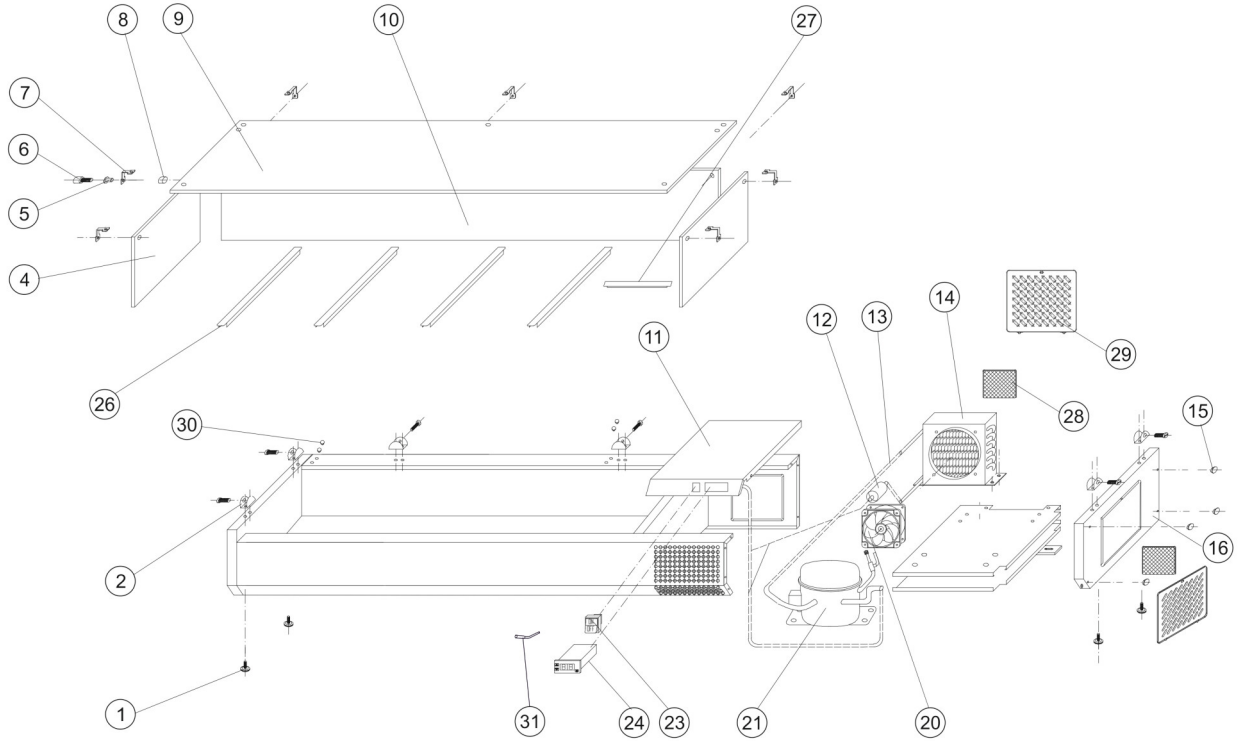

16506 / VK33-160

Position	ItemNo	Description
01	14579	Feet M8
02	10499	Clips Glass Cover
04	10621	Side Glass
05	35045	Bushing
06	35046	Glass Fixed Bolt
07	35047	Glass Linked Clip
08	35048	Glass Clip Fixed Nut
09	35059	Top Glass
10	35060	Front Glass
11	11870	Unit Room Cover For Compressor
12	54741	Filter Drier
13	13237	Defrost Water Coil
14	14193	Condensor
15	10068	Plastic Cap
16	11621	Unit Side Nordcap
17	32629	Plug
20	13318	Cond./Evap. Fan Rah1238B
21	11725	Compressor HDL100A R600A
	11726	Compressor HDL140A R600
	11734	Compressor HXD55AA R600A
23	13754	Main Switch
24	14061	Thermostat XR02CX 2 Probes
26	14768	Divider For GN1/4 Pans 268x27 mm
27	14771	Divider For GN1/6 Pans 178x76 mm
28	10020	Filter 182 x 215 mm
29	10017	Dust Filter Cover
30	10039	Cover For Screw
31	13896	Probe NTC Dixell/Carel 10 Kohm

2025-05-13

16506 / VK33-160

VK33-nnn