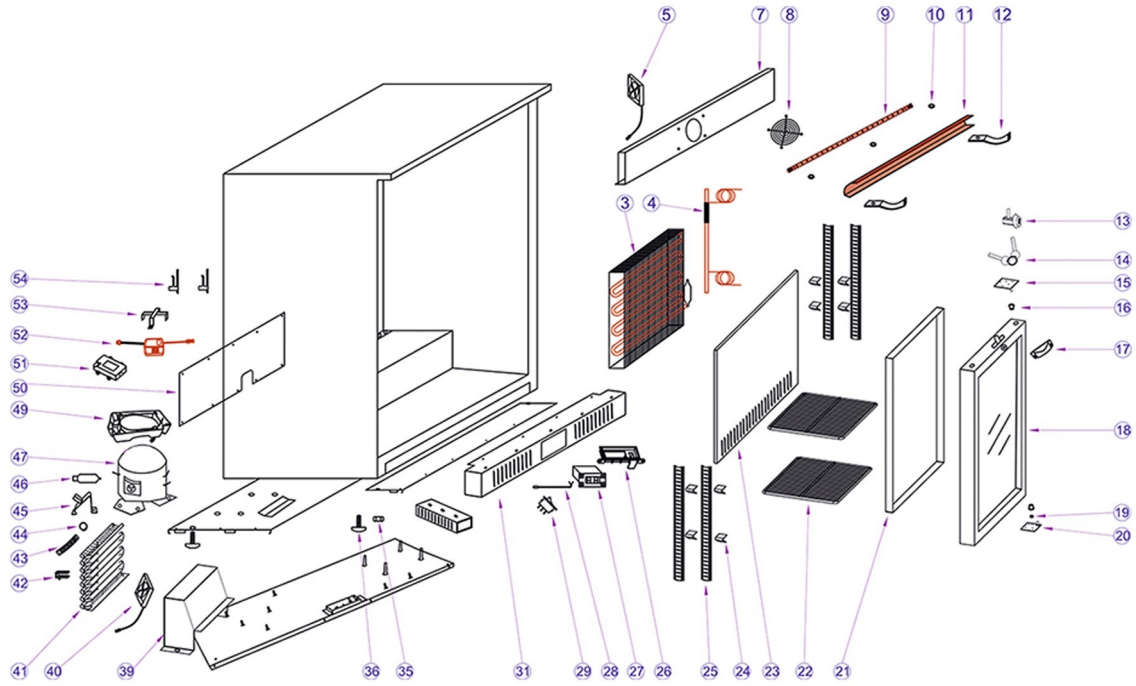

15829 / BA15H

Position	ItemNo	Description
03	14285	Evaporator
04	14526	Heat Exchanger
05	13411	Evaporator Fan 12 VDC
07	13433	Evaporator Fan Cover
08	13561	Finger Guard
09	15583	LED Light
10	10107	Silicone Pad
11	15412	Lamp Cover
12	15356	End Piece For Lamp Cover
13	10684	Lock
14	10673	Key
15	12956	Top Hinge
16	11960	Door Bushing
17	12682	Handle
18	12269	Glass Door Complete
19	10063	Nylon Washer
20	12748	Bottom Hinge
21	12606	Gasket
22	15032	Shelf
23	14395	Evaporator Cover
24	15084	Shelf Clip
25	14994	Rail For Shelves
26	13951	Thermostat Box
27	14062	Thermostat XR02CX Blue
	38636	Thermostat Blue
	42057	Thermostat DT-01
28	13873	NTC Probe
	42060	NTC Probe for Thermostat DT-01
29	13748	Light Switch
31	10840	Bottom Panel
35	10059	Nut
36	14558	Adjustable Feet
39	14170	Condenser Air Conductor
40	13463	Fan
41	14136	Condenser
42	13726	Wire Clamp
43	11438	Drain Hose
44	11423	Clamp For Drain Pipe
45	10048	Dry Filter Bracket
46	15711	Filter Drier
47	11738	Compressor HXL140A R600A
49	11493	Drip Tray
50	10777	Back Plate
51	13652	Junction Box
52	13689	Power Supply
53	10026	Adaptor Bracket
54	13728	Wire Holder

2023-01-16

15829 / BA15H

TEFCOLD <small>Cool Products Worldwide</small>	Date: 201204
BA15H-I	Rev.: 02
Exploded view	Rev. by: rfj
Drawing no.:	